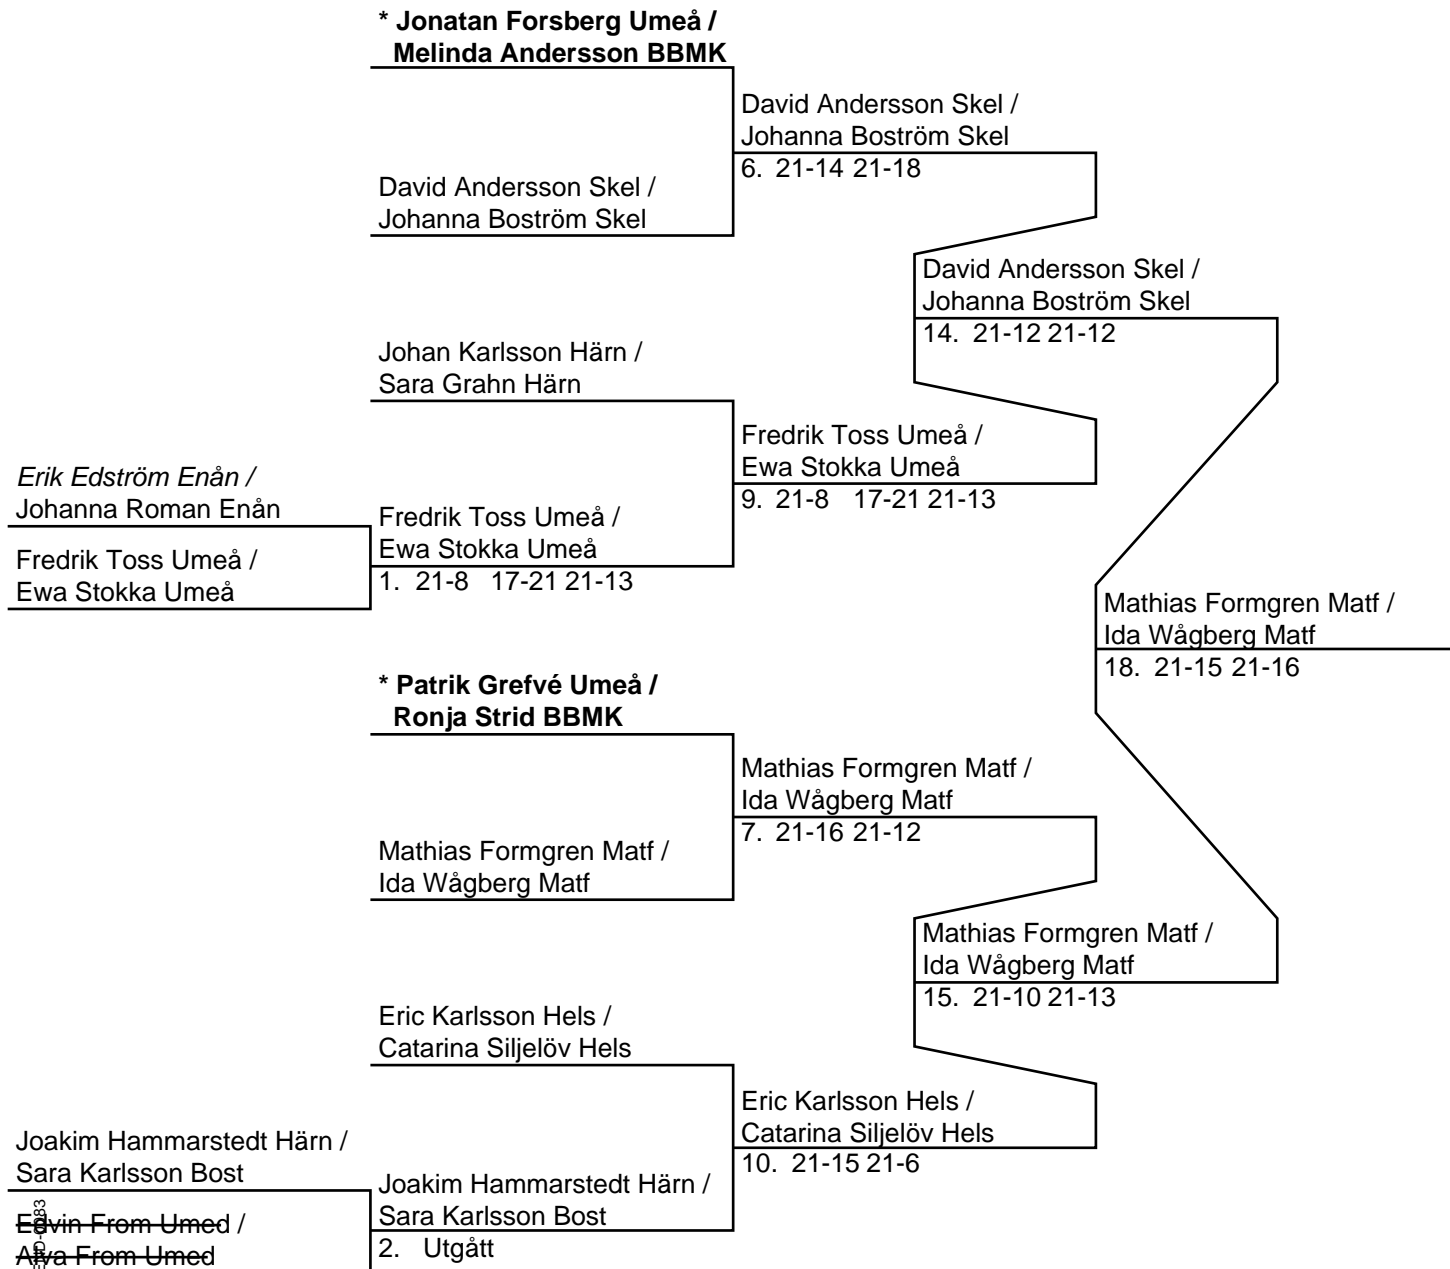

Mixed B (21 Par, 20 matcher)

Mixed B (Del-cup-schema: 1)