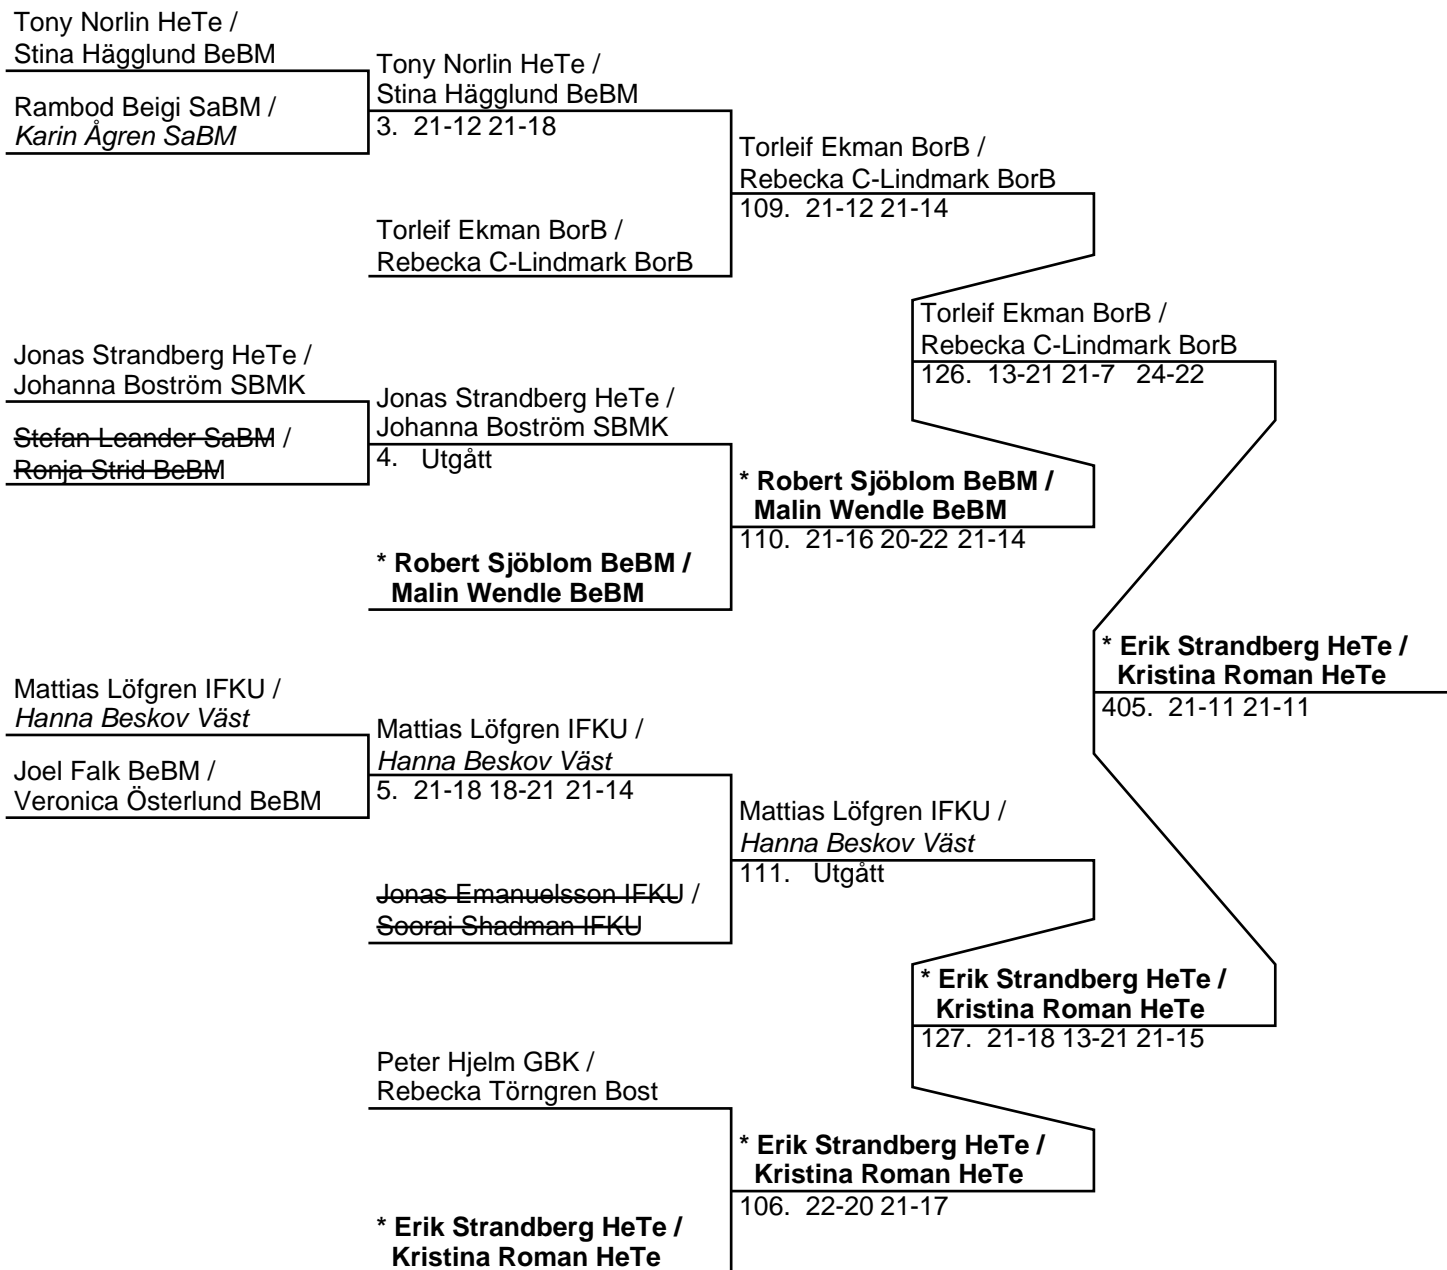

Mixed A (Del-cup-schema: 2)

2115 SEJU-0061

Mixed A (Del-cup-schema: Slutspel)

* Kristoffer C-Lindmark BorB /	
404: Sanna Andrén BorB	* Kristoffer C-Lindmark BorB / Sanna Andrén BorB
* Erik Strandberg HeTe / Kristina Roman HeTe	405: Erik Strandberg HeTe / Kristina Roman HeTe
	432. 21-17 21-19