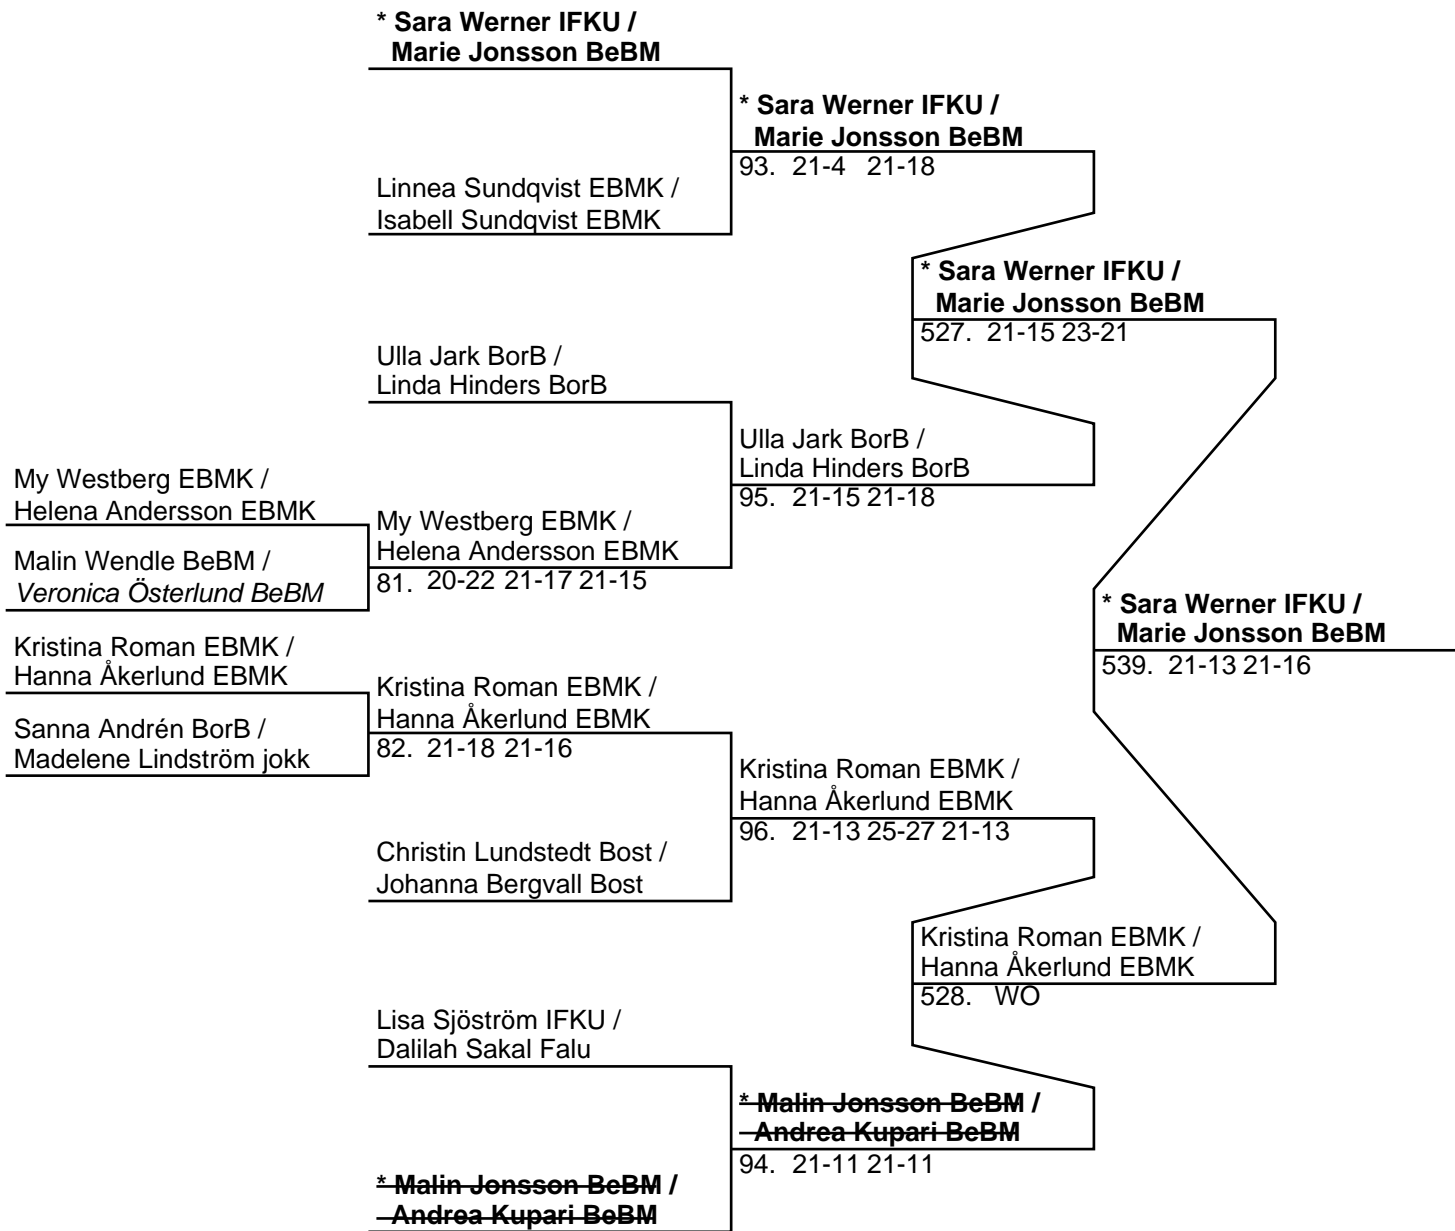

Dam Dubbel A (10 par, 9 matcher)