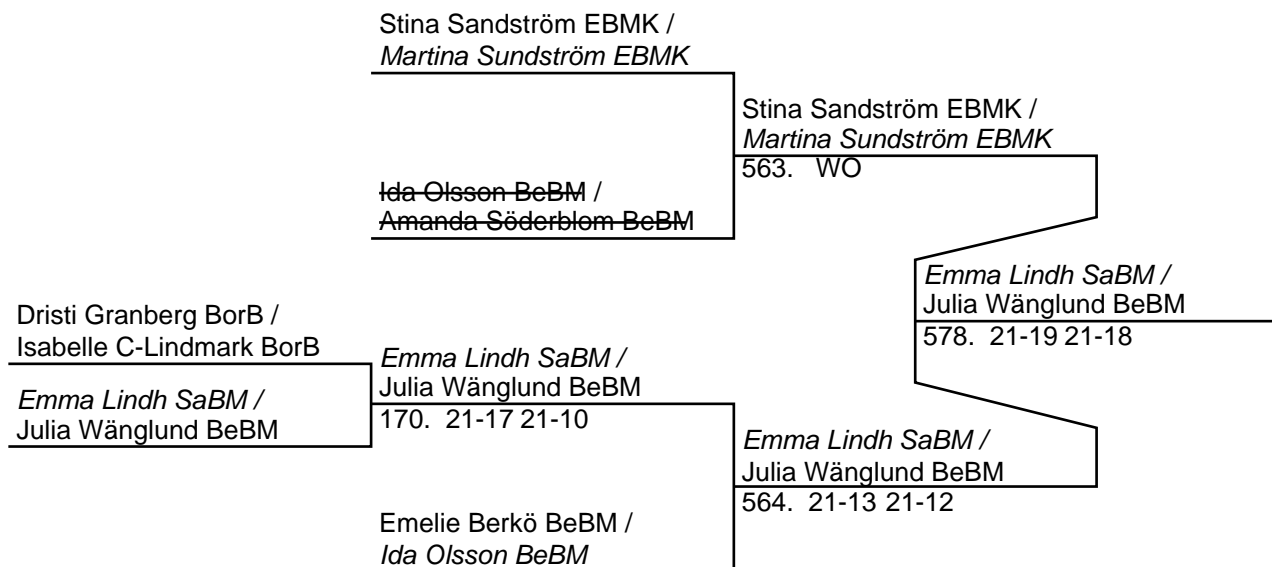

Dam Dubbel U13 (5 par, 4 matcher)